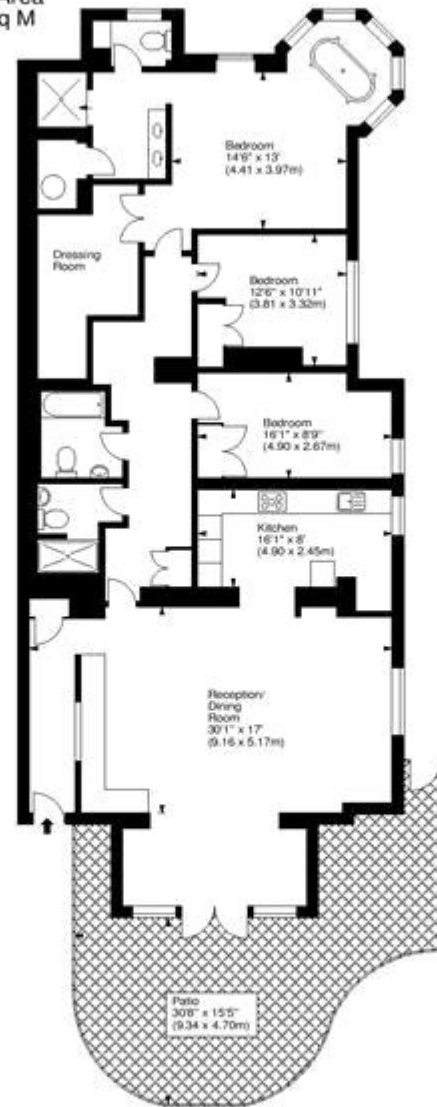

Hamilton Terrace, NW8

Approx. Gross Internal Area
1904 Sq Ft - 176.88 Sq M

Lower Ground Floor